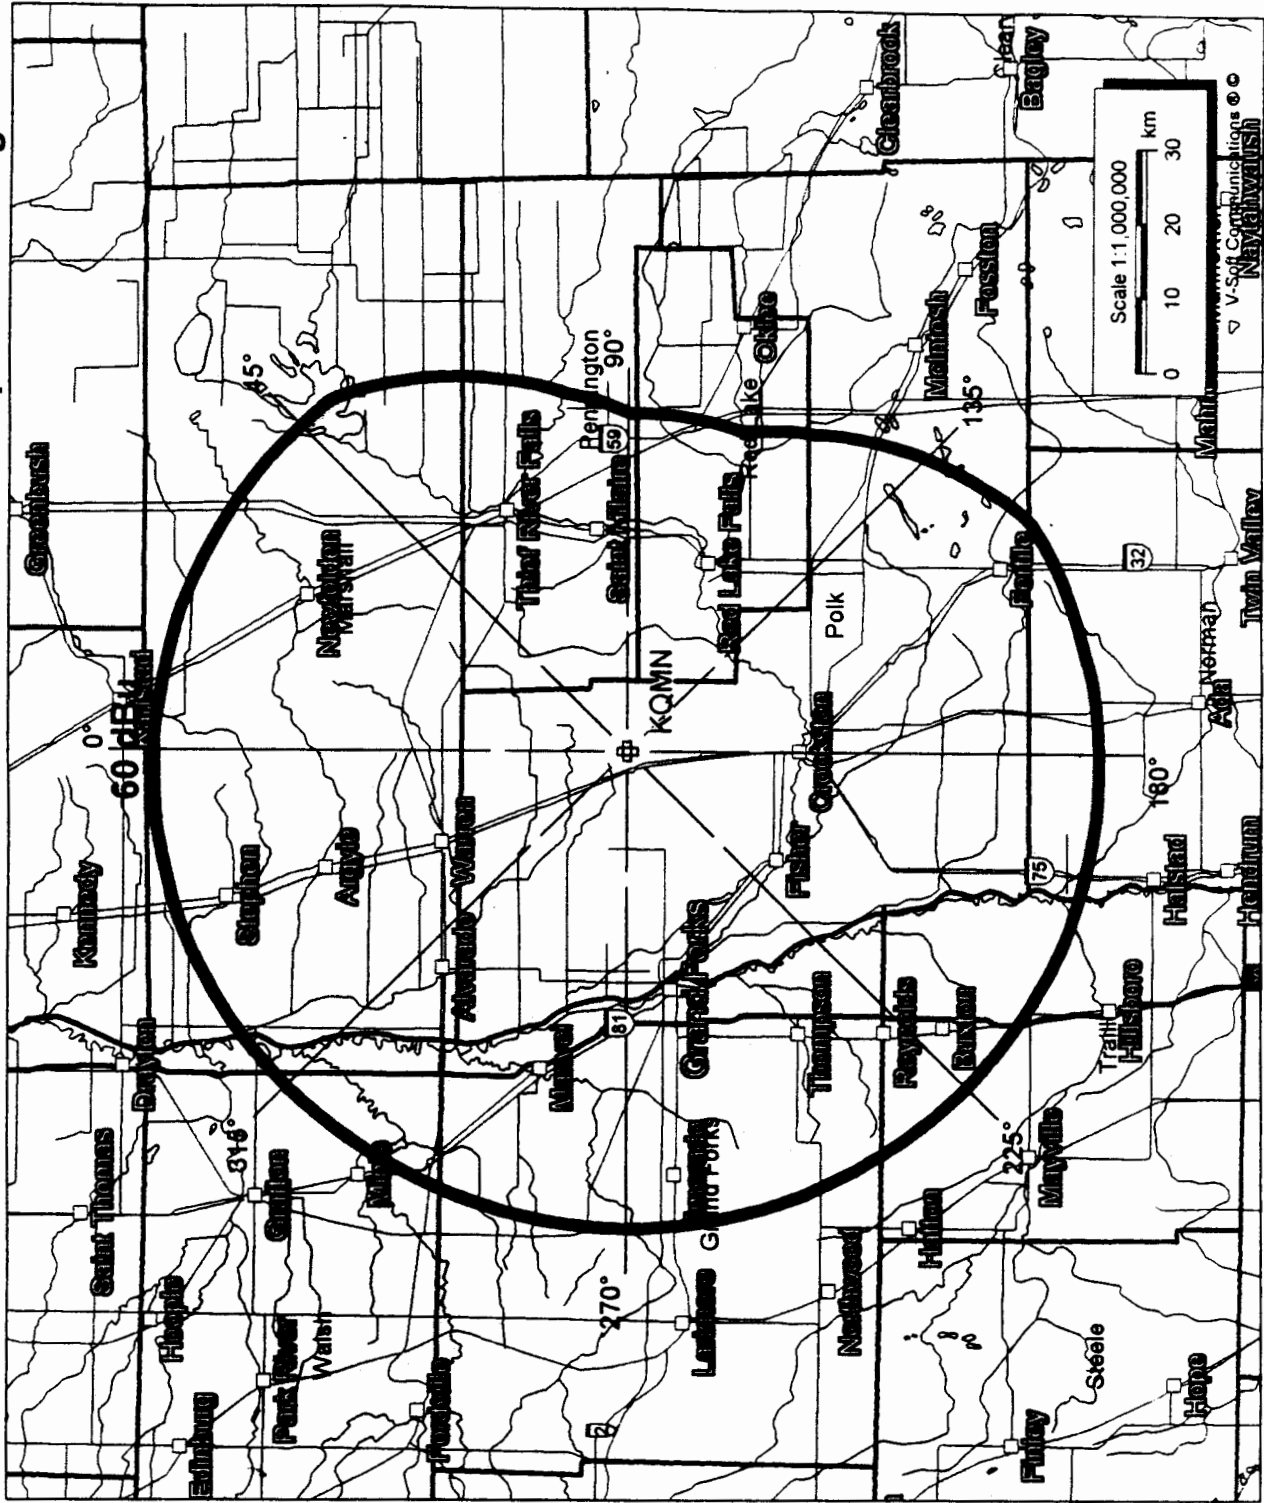

**KQMN Proposed Coverage Area**

**KQMN - Modified**  
 BLED1901205KF  
 Latitude: 47-58-38 N  
 Longitude: 098-36-32 W  
 Power: 84.00 kW  
 Channel: 218  
 Frequency: 91.5 MHz  
 AMSL Height: 474.0 m  
 Elevation: 275.0 m  
 Horiz. Pattern: Directional  
 Vert. Pattern: No  
 Population = 112,316  
 Area = 11,218 sq. km.